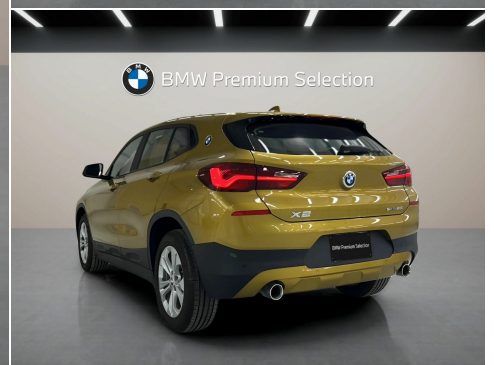

# 2023 BMW X2

134,895

X2 sDrive20i Fleet 2l Automatic

**Registered**  
2023

**Mileage**  
274 km

**Engine Size**  
2 l

**Fuel Type**  
Petrol

**Transmission**  
Automatic